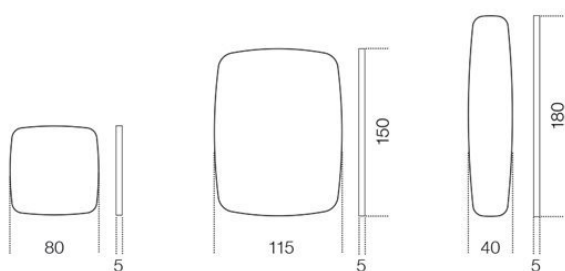

# Soft

---

*Studio G&R*  
2014

*Specchio extralight con cornice (profondità 5cm) rivestita in pelle scamosciata nei colori del campionario.*

*Extralight mirror with frame (thickness 5 cm) covered by suede as per sample.*

*Dimensioni / Sizes  
Cm  
80 x 80  
115 x 150  
40 x 180*

*Pelle Cat.L1 / Leather Cat.L1*

*Suede grey 020*  
*Suede grey 020*

*Suede grey 058*  
*Suede grey 058*

*Suede grey 074*  
*Suede grey 074*

*Suede sand*  
**006**  
*Suede sand*  
006