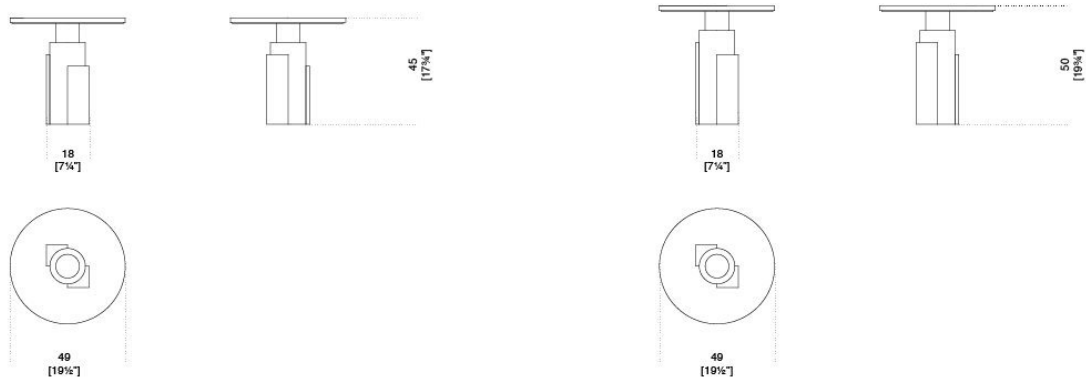

Dimensioni / Sizes  
Cm  
Ø 49 × 45h  
Ø 49 × 50h

*Metallo / Metal*

*Ottone brunito  
a mano  
Hand  
burnished  
brass*

---

*Legno / Wood*

*Nero poro  
aperto (Layer)  
Black open pore  
(Layer)*

---

*Marmo / Marble*