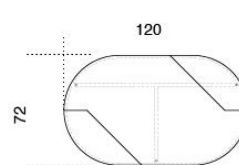

Available also with Bianco Statuario and Nero

Marquinia marble inlaid top.

Black hand brushed anodised aluminium and bright brass structure.

Dimensioni / Sizes

Marmo

Cm

S 70 x 42 x 40h

M 105 x 62 x 28h

L 120 x 72 x 23h

Legno

Cm

S 70 x 42 x 40h

M 105 x 62 x 28h

L 120 x 72 x 23h

XL 144 x 85 x 36h

S

M

L