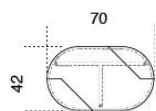

Available also with Bianco Statuario and Nero

Marquinia marble inlaid top.

Black hand brushed anodised aluminium and bright brass structure.

Dimensioni / Sizes

Marmo

Cm

S 70 x 42 x 40h

M 105 x 62 x 28h

L 120 x 72 x 23h

Legno

Cm

S 70 x 42 x 40h

M 105 x 62 x 28h

L 120 x 72 x 23h

XL 144 x 85 x 36h

S

M

L