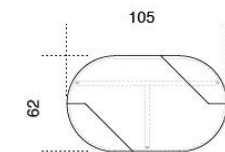

Available also with Bianco Statuario and Nero

Marquinia marble inlaid top.

Black hand brushed anodised aluminium and bright brass structure.

Dimensioni / Sizes

Marmo

Cm

S 70 x 42 x 40h

M 105 x 62 x 28h

L 120 x 72 x 23h

Legno

Cm

S 70 x 42 x 40h

M 105 x 62 x 28h

L 120 x 72 x 23h

XL 144 x 85 x 36h

S

M

L