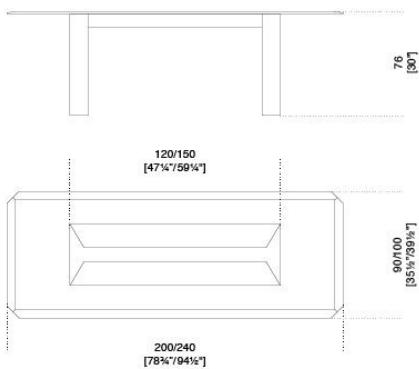

Table with 15mm glass top painted with the exclusive "Cashmere" brushed finish in the colours gold grey or anthracite. Large bevel of 6 cm on all the top edges. Wooden base covered by 6mm tempered painted glass.

Dimensioni / Sizes
Cm
200 × 90 × 74h
240 × 90 × 74h
200 × 100 × 74h
240 × 100 × 74h

Cristallo / Glass

*Cashmere gold
grey
Cashmere gold
grey*

*Cashmere
anthracite
Cashmere
anthracite*
