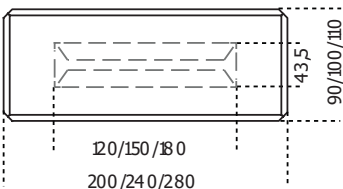

Dolm Plus

2019

Table with 15mm glass top painted with the exclusive “Cashmere” brushed finish in the colours gold grey or anthracite. Also available in the exclusive finish antique bronze or lead. Large bevel of 60mm on all the top edges. Wooden base covered by 6mm tempered painted glass in the same finish of the top.

Cm (L x W x H)	Inches (L x W x H)
200 x 90 x 74	78¾ x 35½ x 29¼
200 x 100 x 74	78¾ x 39½ x 29¼
240 x 90 x 74	94½ x 35½ x 29¼
240 x 100 x 74	94½ x 39½ x 29¼
280 x 110 x 74	110¼ x 43½ x 29¼

Finishings

Glass