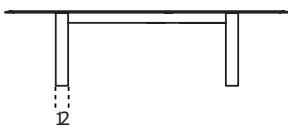

Dolm Plus

2019

Table with 15mm glass top painted with the exclusive “Cashmere” brushed finish in the colours gold grey or anthracite. Also available in the exclusive finish antique bronze or lead. Large bevel of 60mm on all the top edges. Wooden base covered by 6mm tempered painted glass in the same finish of the top.

Cm (L x W x H)	Inches (L x W x H)
200 x 90 x 74	78¾ x 35½ x 29¼
200 x 100 x 74	78¾ x 39½ x 29¼
240 x 90 x 74	94½ x 35½ x 29¼
240 x 100 x 74	94½ x 39½ x 29¼
280 x 110 x 74	110¼ x 43½ x 29¼

Finishings

Glass