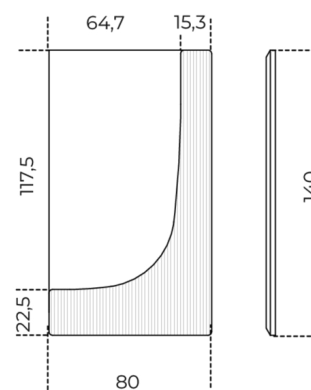

Garda

Federica Biasi
2022

Mirror with milled wooden part, available matt lacquered in the colour "terracotta" (RAL 8002), "seta" (RAL 7044) or "caffè nero" (RAL 8022). "RAL Version" in the colour request by customer, on demand. It is possible to create compositions by combining several mirrors even with different orientations.

Cm (L x P x H)

55 x 10 x 80
80 x 10 x 140

Inches (L x W x H)

21³/₄ x 4 x 31¹/₂
31¹/₂ x 4 x 55¹/₄

Finishings

Glass

Mirror

Wood