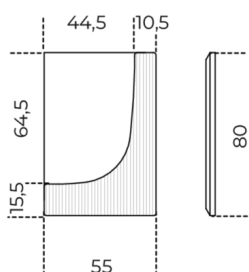

Garda

Federica Biasi
2022

Mirror with milled wooden part, available matt lacquered in the colour "terracotta" (RAL 8002), "seta" (RAL 7044) or "caffè nero" (RAL 8022). "RAL Version" in the colour request by customer, on demand. It is possible to create compositions by combining several mirrors even with different orientations.

Cm (L x P x H)

55 x 10 x 80
80 x 10 x 140

Inches (L x W x H)

21³/₄ x 4 x 31¹/₂
31¹/₂ x 4 x 55¹/₄

Finishings

Glass

Mirror

Wood