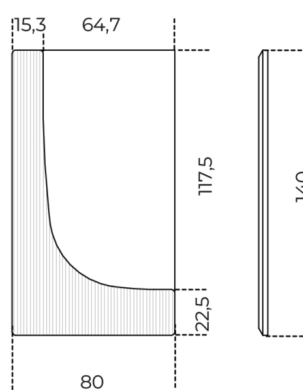

Garda

Federica Biasi
2022

Mirror with milled wooden part, available matt lacquered in the colour "terracotta" (RAL 8002), "seta" (RAL 7044) or "caffè nero" (RAL 8022). "RAL Version" in the colour request by customer, on demand. It is possible to create compositions by combining several mirrors even with different orientations.

Cm (L x P x H)

55 x 10 x 80
80 x 10 x 140

Inches (L x W x H)

21³/₄ x 4 x 31¹/₂
31¹/₂ x 4 x 55¹/₄

Finishings

Glass

Mirror

Wood