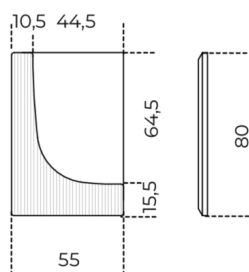

Garda

Federica Biasi
2022

Mirror with milled wooden part, available matt lacquered in the colour "terracotta" (RAL 8002), "seta" (RAL 7044) or "caffè nero" (RAL 8022). "RAL Version" in the colour request by customer, on demand. It is possible to create compositions by combining several mirrors even with different orientations.

Cm (L x P x H)

55 x 10 x 80
80 x 10 x 140

Inches (L x W x H)

21³/₄ x 4 x 31¹/₂
31¹/₂ x 4 x 55¹/₄

Finishings

Glass

Mirror

Wood