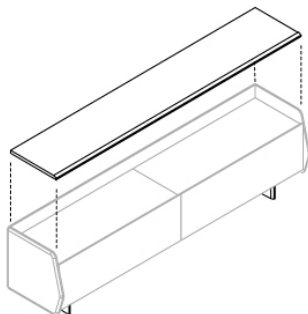

Cm (L x P x H)

205 x 55 x 73.5

245 x 55 x 73.5

Inches (L x P x H)

80¾ x 21¾ x 29

96½ x 21¾ x 29

Top in marmo (opzionale)

Marble top (optional)

Cassetto interno
Inside drawer

Cm
100
120

Inches
39½"
47¾"

Versione AR (ante/ribalta)
Version AR (doors/flap door)

Cm
205 x 55 x 73,5h
245 x 55 x 73,5h

Inches
80¾" x 21¾" x 29"
96½" x 21¾" x 29"

Ripiano interno in cristallo extralight
Inside extralight glass shelf

Cm
100
120

Inches
39½"
47¾"

Versione RC (ribalta/cassettone)
Version RC (flap door/large drawer)

Cm
205 x 55 x 73,5h
245 x 55 x 73,5h

Inches
80¾" x 21¾" x 29"
96½" x 21¾" x 29"

Cassetto interno
Inside drawer

Cm
100
120

Inches
39½"
47¾"

Top in marmo (opzionale)
Marble top (optional)

Cm
200
240

Inches
78¾"
94½"

Mensola superiore sagomata in cristallo (opzionale)
Shaped upper glass shelf (optional)

Cm
200
240

Inches
78¾"
94½"