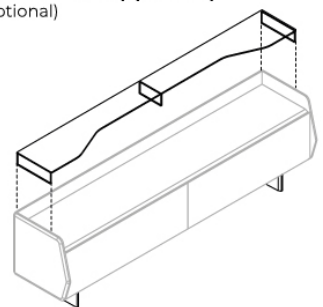

Cm
100
120

Inches
39½"
47¾"

Versione RC (ribalta/cassettone)
Version RC (flap door/large drawer)

Cm
205 x 55 x 73,5h
245 x 55 x 73,5h

Inches
80¾" x 21¾" x 29"
96½" x 21¾" x 29"

Cassetto interno
Inside drawer

Cm
100
120

Inches
39½"
47¾"

Top in marmo (opzionale)
Marble top (optional)

Cm
200
240

Inches
78¾"
94½"

Mensola superiore sagomata in cristallo (opzionale)
Shaped upper glass shelf (optional)

Cm
200
240

Inches
78¾"
94½"