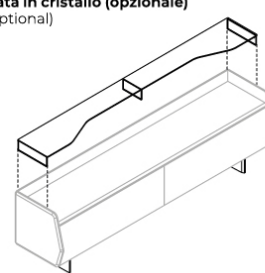

Upon request 8mm extralight tempered shaped upper shelf.

The module with doors can be supplied with an extralight glass internal shelf and the module with big drawer can be supplied with an internal drawer. Available in standard compositions.

Cm (L x P x H)

205 x 55 x 73.5

245 x 55 x 73.5

Inches (L x P x H)

80¾ x 21¾ x 29

96½ x 21¾ x 29

Top in marmo (opzionale)

Marble top (optional)

Cm	Inches
200	78¾"
240	94½"

Mensola superiore sagomata in cristallo (opzionale)

Shaped upper glass shelf (optional)

Cm	Inches
200	78¾"
240	94½"

Composizioni

COMPOSIZIONI PREDEFINITE STANDARD COMPOSITIONS

Versione AA (ante)
Version AA (doors)

Cm
205 x 55 x 73,5h
245 x 55 x 73,5h

Inches
80¾" x 21¾" x 29"
96½" x 21¾" x 29"

Ripiano interno in cristallo extralight
Inside extralight glass shelf

Cm
100
120

Inches
39½"
47¾"

Versione CC (cassettini)
Version CC (large drawers)