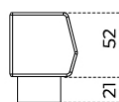

Available in standard compositions.

Cm (L x P x H)

205 x 55 x 73.5

245 x 55 x 73.5

Inches (L x P x H)

80¾ x 21¾ x 29

96½ x 21¾ x 29

Top in marmo (opzionale)

Marble top (optional)

Cm	Inches
200	78¾"
240	94½"

Mensola superiore sagomata in cristallo (opzionale)

Shaped upper glass shelf (optional)

Cm	Inches
200	78¾"
240	94½"

Compositions

COMPOSIZIONI PREDEFINITE STANDARD COMPOSITIONS

Versione AA (ante)
Version AA (doors)

Cm
205 x 55 x 73,5h
245 x 55 x 73,5h

Inches
80¾" x 21¾" x 29"
96½" x 21¾" x 29"

Ripiano interno in cristallo extralight
Inside extralight glass shelf

Cm
100
120

Inches
39½"
47¾"

Versione CC (cassettini)
Version CC (large drawers)

Cm
205 x 55 x 73,5h
245 x 55 x 73,5h

Inches
80¾" x 21¾" x 29"
96½" x 21¾" x 29"

Cassetto interno
Inside drawer

Cm
100
120

Inches
39½"
47¾"

Versione RR (ribalte)
Version RR (flap doors)