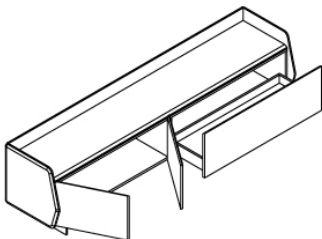

Available in standard compositions.

Cm (L x P x H)

205 x 55 x 73.5

245 x 55 x 73.5

Inches (L x P x H)

80¾ x 21¾ x 29

96½ x 21¾ x 29

Top in marmo (opzionale)

Versione AA (ante)
Version AA (doors)

Cm
205 x 55 x 73,5h
245 x 55 x 73,5h

Inches
80¾" x 21¾" x 29"
96½" x 21¾" x 29"

Ripiano interno in cristallo extralight
Inside extralight glass shelf

Cm
100
120

Inches
39½"
47¾"

Versione CC (cassettini)
Version CC (large drawers)

Cm
205 x 55 x 73,5h
245 x 55 x 73,5h

Inches
80¾" x 21¾" x 29"
96½" x 21¾" x 29"

Cassetto interno
Inside drawer

Cm
100
120

Inches
39½"
47¾"

Versione RR (ribalte)
Version RR (flap doors)

Cm
205 x 55 x 73,5h
245 x 55 x 73,5h

Inches
80¾" x 21¾" x 29"
96½" x 21¾" x 29"

Versione AC (ante/cassettone)
Version AC (doors/large drawer)

Cm
205 x 55 x 73,5h
245 x 55 x 73,5h

Inches
80¾" x 21¾" x 29"
96½" x 21¾" x 29"