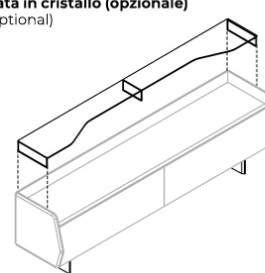

Available in standard compositions.

Cm (L x P x H)

205 x 55 x 73.5

245 x 55 x 73.5

Inches (L x P x H)

80¾ x 21¾ x 29

96½ x 21¾ x 29

Top in marmo (opzionale)

Marble top (optional)

Cm	Inches
200	78¾"
240	94½"

Mensola superiore sagomata in cristallo (opzionale)

Shaped upper glass shelf (optional)

Cm	Inches
200	78¾"
240	94½"

Compositions

COMPOSIZIONI PREDEFINITE STANDARD COMPOSITIONS

Versione AA (ante)
Version AA (doors)

Cm
205 x 55 x 73,5h
245 x 55 x 73,5h

Inches
80¾" x 21¾" x 29"
96½" x 21¾" x 29"

Ripiano interno in cristallo extralight
Inside extralight glass shelf

Cm
100
120

Inches
39½"
47¾"

Versione CC (cassettini)
Version CC (large drawers)

Cm
205 x 55 x 73,5h
245 x 55 x 73,5h

Inches
80¾" x 21¾" x 29"
96½" x 21¾" x 29"

Cassetto interno
Inside drawer

Cm
100
120

Inches
39½"
47¾"

Versione RR (ribalte)
Version RR (flap doors)