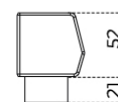

Available in standard compositions.

Cm (L x P x H)

205 x 55 x 73.5

245 x 55 x 73.5

Inches (L x P x H)

80¾ x 21¾ x 29

96½ x 21¾ x 29

Top in marmo (opzionale)

Marble top (optional)

Cm	Inches
200	78¾"
240	94½"

Mensola superiore sagomata in cristallo (opzionale)

Shaped upper glass shelf (optional)

Cm	Inches
200	78¾"
240	94½"

Compositions

COMPOSIZIONI PREDEFINITE STANDARD COMPOSITIONS

Versione AA (ante)
Version AA (doors)

Cm
205 x 55 x 73,5h
245 x 55 x 73,5h

Inches
80¾" x 21¾" x 29"
96½" x 21¾" x 29"

Ripiano interno in cristallo extralight
Inside extralight glass shelf

Cm
100
120

Inches
39½"
47¾"

Versione CC (cassettini)
Version CC (large drawers)

Cm
205 x 55 x 73,5h
245 x 55 x 73,5h

Inches
80¾" x 21¾" x 29"
96½" x 21¾" x 29"

Cassetto interno
Inside drawer

Cm
100
120

Inches
39½"
47¾"

Versione RR (ribalte)
Version RR (flap doors)