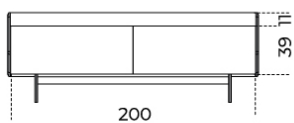

Available in standard compositions.

Cm (L x P x H)

205 x 55 x 73.5

245 x 55 x 73.5

Inches (L x P x H)

80¾ x 21¾ x 29

96½ x 21¾ x 29

Top in marmo (opzionale)

Marble top (optional)

Cm	Inches
200	78¾"
240	94½"

Mensola superiore sagomata in cristallo (opzionale)

Shaped upper glass shelf (optional)

Cm	Inches
200	78¾"
240	94½"

Compositions

COMPOSIZIONI PREDEFINITE STANDARD COMPOSITIONS

Versione AA (ante)
Version AA (doors)

Cm
205 x 55 x 73,5h
245 x 55 x 73,5h

Inches
80¾" x 21¾" x 29"
96½" x 21¾" x 29"

Ripiano interno in cristallo extralight
Inside extralight glass shelf

Cm
100
120

Inches
39½"
47¾"

Versione CC (cassettini)
Version CC (large drawers)

Cm
205 x 55 x 73,5h
245 x 55 x 73,5h

Inches
80¾" x 21¾" x 29"
96½" x 21¾" x 29"

Cassetto interno
Inside drawer

Cm
100
120

Inches
39½"
47¾"

Versione RR (ribalte)
Version RR (flap doors)