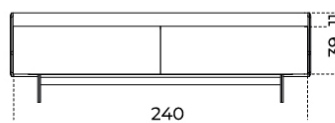

Available in standard compositions.

Cm (L x P x H)

205 x 55 x 73.5

245 x 55 x 73.5

Inches (L x P x H)

80¾ x 21¾ x 29

96½ x 21¾ x 29

Top in marmo (opzionale)

Marble top (optional)

Cm	Inches
200	78¾"
240	94½"

Mensola superiore sagomata in cristallo (opzionale)

Shaped upper glass shelf (optional)

Cm	Inches
200	78¾"
240	94½"

Compositions

COMPOSIZIONI PREDEFINITE STANDARD COMPOSITIONS

Versione AA (ante)
Version AA (doors)

Cm
205 x 55 x 73,5h
245 x 55 x 73,5h

Inches
80¾" x 21¾" x 29"
96½" x 21¾" x 29"

Ripiano interno in cristallo extralight
Inside extralight glass shelf

Cm
100
120

Inches
39½"
47¾"

Versione CC (cassettini)
Version CC (large drawers)

Cm
205 x 55 x 73,5h
245 x 55 x 73,5h

Inches
80¾" x 21¾" x 29"
96½" x 21¾" x 29"

Cassetto interno
Inside drawer

Cm
100
120

Inches
39½"
47¾"

Versione RR (ribalte)
Version RR (flap doors)