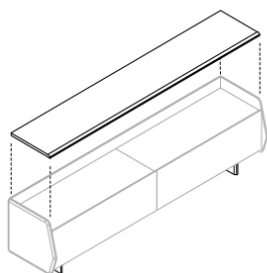

Available in standard compositions.

Cm (L x P x H)

205 x 55 x 73.5

245 x 55 x 73.5

Inches (L x P x H)

80¾ x 21¾ x 29

96½ x 21¾ x 29

Top in marmo (opzionale)

Marble top (optional)

Cm	Inches
200	78¾"
240	94½"

Mensola superiore sagomata in cristallo (opzionale)

Shaped upper glass shelf (optional)

Cm	Inches
200	78¾"
240	94½"

Compositions

COMPOSIZIONI PREDEFINITE STANDARD COMPOSITIONS

Versione AA (ante)
Version AA (doors)

Cm
205 x 55 x 73,5h
245 x 55 x 73,5h

Inches
80¾" x 21¾" x 29"
96½" x 21¾" x 29"

Ripiano interno in cristallo extralight
Inside extralight glass shelf

Cm
100
120

Inches
39½"
47¾"

Versione CC (cassettini)
Version CC (large drawers)

Cm
205 x 55 x 73,5h
245 x 55 x 73,5h

Inches
80¾" x 21¾" x 29"
96½" x 21¾" x 29"

Cassetto interno
Inside drawer

Cm
100
120

Inches
39½"
47¾"

Versione RR (ribalte)
Version RR (flap doors)