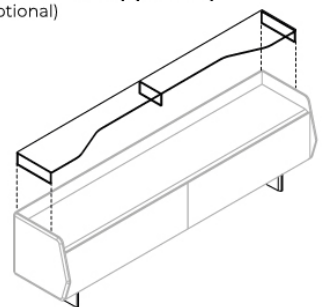

Available in standard compositions.

Cm (L x P x H)

205 x 55 x 73.5

245 x 55 x 73.5

Inches (L x P x H)

80¾ x 21¾ x 29

96½ x 21¾ x 29

Top in marmo (opzionale)

Inches
80¾" x 21¾" x 29"
96½" x 21¾" x 29"

Ripiano interno in cristallo extralight
Inside extralight glass shelf

Cm
100
120

Inches
39½"
47¾"

Versione RC (ribalta/cassettone)
Version RC (flap door/large drawer)

Cm
205 x 55 x 73,5h
245 x 55 x 73,5h

Inches
80¾" x 21¾" x 29"
96½" x 21¾" x 29"

Cassetto interno
Inside drawer

Cm
100
120

Inches
39½"
47¾"

Top in marmo (opzionale)
Marble top (optional)

Cm
200
240

Inches
78¾"
94½"

Mensola superiore sagomata in cristallo (opzionale)
Shaped upper glass shelf (optional)

Cm
200
240

Inches
78¾"
94½"

Finishes

Glass

Extralight

Wood

Bianco Camargue
glossy lacquered