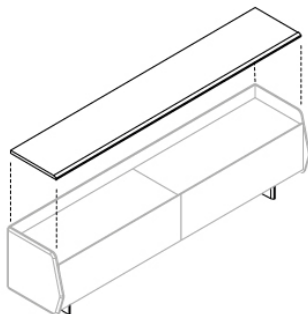

Available in standard compositions.

Cm (L x P x H)

205 x 55 x 73.5

245 x 55 x 73.5

Inches (L x P x H)

80¾ x 21¾ x 29

96½ x 21¾ x 29

Top in marmo (opzionale)

Inches
80¾" x 21¾" x 29"
96½" x 21¾" x 29"

Ripiano interno in cristallo extralight
Inside extralight glass shelf

Cm
100
120

Inches
39½"
47¾"

Versione RC (ribalta/cassettone)
Version RC (flap door/large drawer)

Cm
205 x 55 x 73,5h
245 x 55 x 73,5h

Inches
80¾" x 21¾" x 29"
96½" x 21¾" x 29"

Cassetto interno
Inside drawer

Cm
100
120

Inches
39½"
47¾"

Top in marmo (opzionale)
Marble top (optional)

Cm
200
240

Inches
78¾"
94½"

Mensola superiore sagomata in cristallo (opzionale)
Shaped upper glass shelf (optional)

Cm
200
240

Inches
78¾"
94½"

Finishes

Glass

Extralight

Wood

Bianco Camargue
glossy lacquered