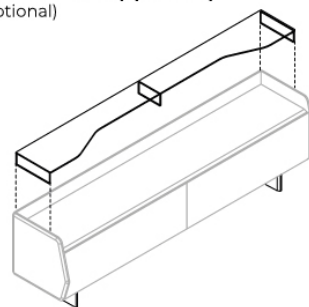

Cm
100
120

Inches
39½"
47¾"

Versione RC (ribalta/cassettone)
Version RC (flap door/large drawer)

Cm
205 x 55 x 73,5h
245 x 55 x 73,5h

Inches
80¾" x 21¾" x 29"
96½" x 21¾" x 29"

Cassetto interno
Inside drawer

Cm
100
120

Inches
39½"
47¾"

Top in marmo (opzionale)
Marble top (optional)

Cm
200
240

Inches
78¾"
94½"

Mensola superiore sagomata in cristallo (opzionale)
Shaped upper glass shelf (optional)

Cm
200
240

Inches
78¾"
94½"