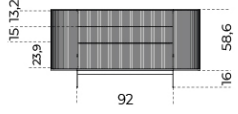

Top in marmo/Marble top
Versione ante, cassetti
Version with doors, drawers