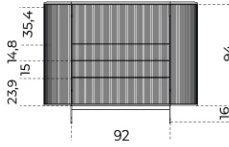

Top in marmo/Marble top
Versione ante, cassetti, vano a ribalta
Version with side doors, drawers, flap door