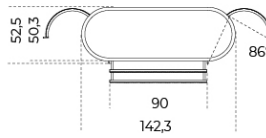

Top in marmo/Marble top
Versione ante, cassetti, vano a ribalta
Version with side doors, drawers, flap door