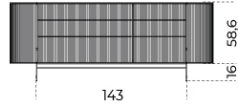

Top in marmo/Marble top
Versione ante, cassetti
Version with doors, drawers