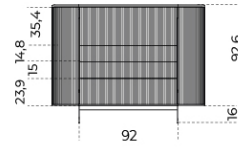

Top in cristallo/Glass top
Versione ante, cassetti, vano a ribalta
Version with side doors, drawers, flap door