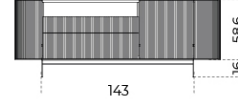

### Top in marmo/Marble top

143 x 50 x 74,6

194 x 50 x 74,6

143 x 50 x 110

### Top in cristallo/Glass top

56½ x 19¾ x 29

76½ x 19¾ x 29

56½ x 19¾ x 43

### Top in marmo/Marble top

56½ x 19¾ x 29½

76½ x 19¾ x 29½

56½ x 19¾ x 43½

**Top in cristallo/Glass top**  
Versione ante, cassetti  
Version with doors, drawers

**Top in cristallo/Glass top**  
Versione ante, cassetti, vano a giorno  
Version with doors, drawers, open module

**Top in marmo/Marble top**  
Versione ante, cassetti  
Version with doors, drawers

**Top in marmo/Marble top**  
Versione ante, cassetti, vano a giorno  
Version with doors, drawers, open module

**Top in cristallo/Glass top**  
Versione ante, cassetti, vano a ribalta  
Version with side doors, drawers, flap door