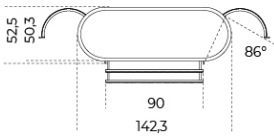

Top in marmo/Marble top
Versione ante, cassetti, vano a ribalta
Version with side doors, drawers, flap door