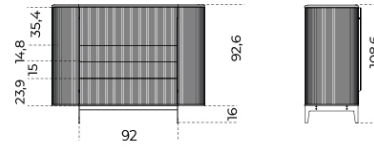

Top in cristallo/Glass top
Versione ante, cassetti, vano a ribalta
Version with side doors, drawers, flap door