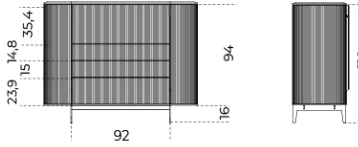

Top in marmo/Marble top
Versione ante, cassetti, vano a ribalta
Version with side doors, drawers, flap door