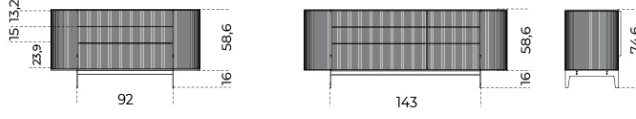

Top in marmo/Marble top
Versione ante, cassetti
Version with doors, drawers