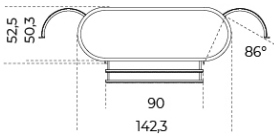

Top in marmo/Marble top
Versione ante, cassetti, vano a ribalta
Version with side doors, drawers, flap door