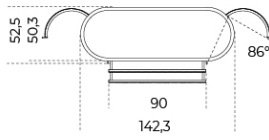

Top in marmo/Marble top
Versione ante, cassetti, vano a ribalta
Version with side doors, drawers, flap door