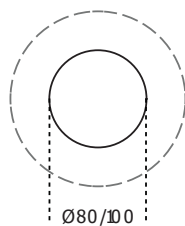

Oto Big

2018

Table with top and base in natural polished Bianco Carrara Gioia marble or honed mat Nero Marquinia marble. Glossy brass-plated metal bottom plate. Marble rotating plate in the same finish of the top resting on the top, on request.

Cm (L x W x H)	Inches (L x W x H)
Ø160 x 73	Ø63 x 28¾
Ø180 x 73	Ø71 x 28¾
Lazy Susan	Lazy Susan
Ø80	Ø31½
Ø100	Ø39½

Lazy Susan

Finishings

Marble

Bianco Carrara

Nero Marquina

Metal

Brassed metal