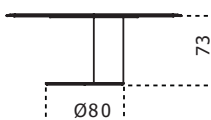

Cm (L x W x H)	Inches (L x W x H)
Ø160 x 73	Ø63 x 28¾
Ø180 x 73	Ø71 x 28¾
Lazy Susan	Lazy Susan
Ø80	Ø31½
Ø100	Ø39½

Lazy Susan

Finishings

Marble

Bianco Carrara

Nero Marquina

Metal

Brassed metal