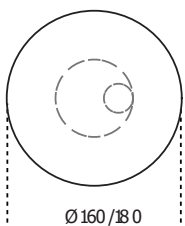

Oto Big

2018

Table with top and base in natural polished Bianco Carrara Gioia marble or honed mat Nero Marquinia marble. Glossy brass-plated metal bottom plate. Marble rotating plate in the same finish of the top resting on the top, on request.

Cm (L x W x H)	Inches (L x W x H)
Ø160 x 73	Ø63 x 28¾
Ø180 x 73	Ø71 x 28¾
Lazy Susan	Lazy Susan
Ø80	Ø31½
Ø100	Ø39½

Lazy Susan

Finishings

Marble

Bianco Carrara

Nero Marquina

Metal

Brassed metal