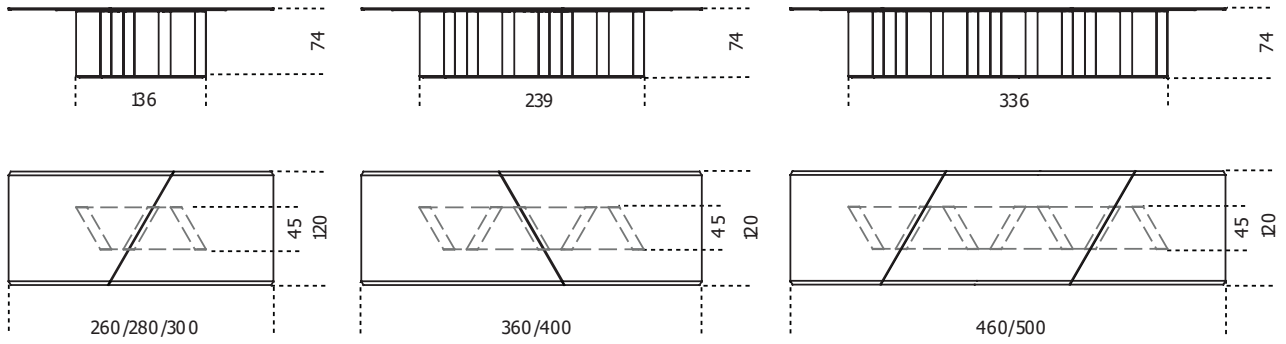

## Platium System

2018

Table with 15mm modular glass top and wooden base covered by 6mm glass, decorated by hand with an exclusive finish antique bronze and lead. Also available version with patinated bronze painted glass. Large bevel of 40mm on the two sides. Junction detail between tops in satin brass. "Supermirror" bright stainless steel bottom plate. Available version with wooden base covered by 20mm natural polished Sahara Noir, Stardust Grey or Calacatta Vagli Oro marble and antique bronze, lead or patinated bronze painted glass top in predefined combinations.

Cm (L x W x H)	Inches (L x W x H)
260 x 120 x 74	102½ x 47¼ x 29¼
280 x 120 x 74	110¼ x 47¼ x 29¼
300 x 120 x 74	118¼ x 47¼ x 29¼
360 x 120 x 74	141¾ x 47¼ x 29¼
400 x 120 x 74	157½ x 47¼ x 29¼
460 x 120 x 74	181¼ x 47¼ x 29¼
500 x 120 x 74	197 x 47¼ x 29¼