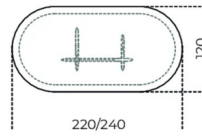

For customized versions, the base dimensions are standard, while the quantity and type of bases will be determined at the time of order.

Dimensioni / size

Cm (Ø x H)

130 x 75

150 x 75

180 x 75

Cm (L x P x H)

220 x 120 x 75

240 x 120 x 75

280 x 130 x 75

300 x 130 x 75

360 x 130 x 75

430 x 130 x 75

500 x 130 x 75

Dimensioni / size

Inches (Ø x H)

51¼ x 29¾

59¾ x 29¾

71 x 29¾

Inches (L x P x H)

86¾ x 47¼ x 29¾

94½ x 47¼ x 29¾

110¾ x 51¼ x 29¾

118¾ x 51¼ x 29¾

141¾ x 51¼ x 29¾

169½ x 51¼ x 29¾

197 x 51¼ x 29¾

Finishes

Natural stone powder

"Bruciato"

"Conchiglia"