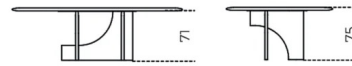

For customized versions, the base dimensions are standard, while the quantity and type of bases will be determined at the time of order.

Dimensioni / size

Cm (Ø x H)

130 x 75

150 x 75

180 x 75

Cm (L x P x H)

220 x 120 x 75

240 x 120 x 75

280 x 130 x 75

300 x 130 x 75

360 x 130 x 75

430 x 130 x 75

500 x 130 x 75

Dimensioni / size

Inches (Ø x H)

51¼ x 29¾

59¾ x 29¾

71 x 29¾

Inches (L x P x H)

86¾ x 47¼ x 29¾

94½ x 47¼ x 29¾

110¾ x 51¼ x 29¾

118¾ x 51¼ x 29¾

141¾ x 51¼ x 29¾

169½ x 51¼ x 29¾

197 x 51¼ x 29¾

Finishes

Natural stone powder

"Bruciato"

"Conchiglia"