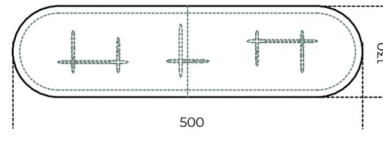

For customized versions, the base dimensions are standard, while the quantity and type of bases will be determined at the time of order.

Dimensioni / size

Cm (Ø x H)

130 x 75

150 x 75

180 x 75

Cm (L x P x H)

220 x 120 x 75

240 x 120 x 75

280 x 130 x 75

300 x 130 x 75

360 x 130 x 75

430 x 130 x 75

500 x 130 x 75

Dimensioni / size

Inches (Ø x H)

51¼ x 29¾

59¾ x 29¾

71 x 29¾

Inches (L x P x H)

86¾ x 47¼ x 29¾

94½ x 47¼ x 29¾

110¾ x 51¼ x 29¾

118¾ x 51¼ x 29¾

141¾ x 51¼ x 29¾

169½ x 51¼ x 29¾

197 x 51¼ x 29¾

Finishes

Natural stone powder

"Bruciato"

"Conchiglia"