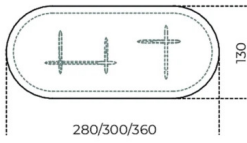

For customized versions, the base dimensions are standard, while the quantity and type of bases will be determined at the time of order.

Dimensioni / size

Cm (Ø x H)

130 x 75

150 x 75

180 x 75

Cm (L x P x H)

220 x 120 x 75

240 x 120 x 75

280 x 130 x 75

300 x 130 x 75

360 x 130 x 75

430 x 130 x 75

500 x 130 x 75

Dimensioni / size

Inches (Ø x H)

51¼ x 29¾

59¾ x 29¾

71 x 29¾

Inches (L x P x H)

86¾ x 47¼ x 29¾

94½ x 47¼ x 29¾

110¾ x 51¼ x 29¾

118¾ x 51¼ x 29¾

141¾ x 51¼ x 29¾

169½ x 51¼ x 29¾

197 x 51¼ x 29¾

Finishes

Natural stone powder

"Bruciato"

"Conchiglia"