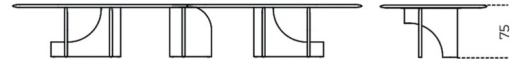

For customized versions, the base dimensions are standard, while the quantity and type of bases will be determined at the time of order.

Dimensioni / size

Cm (Ø x H)

130 x 75

150 x 75

180 x 75

Cm (L x P x H)

220 x 120 x 75

240 x 120 x 75

280 x 130 x 75

300 x 130 x 75

360 x 130 x 75

430 x 130 x 75

500 x 130 x 75

Dimensioni / size

Inches (Ø x H)

51¼ x 29¾

59¾ x 29¾

71 x 29¾

Inches (L x P x H)

86¾ x 47¼ x 29¾

94½ x 47¼ x 29¾

110¾ x 51¼ x 29¾

118¾ x 51¼ x 29¾

141¾ x 51¼ x 29¾

169½ x 51¼ x 29¾

197 x 51¼ x 29¾

Finishes

Natural stone powder

"Bruciato"

"Conchiglia"