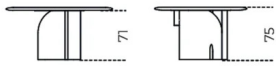

For customized versions, the base dimensions are standard, while the quantity and type of bases will be determined at the time of order.

Dimensioni / size

Cm (Ø x H)

130 x 75

150 x 75

180 x 75

Cm (L x P x H)

220 x 120 x 75

240 x 120 x 75

280 x 130 x 75

300 x 130 x 75

360 x 130 x 75

430 x 130 x 75

500 x 130 x 75

Dimensioni / size

Inches (Ø x H)

51¼ x 29¾

59¾ x 29¾

71 x 29¾

Inches (L x P x H)

86¾ x 47¼ x 29¾

94½ x 47¼ x 29¾

110¾ x 51¼ x 29¾

118¾ x 51¼ x 29¾

141¾ x 51¼ x 29¾

169½ x 51¼ x 29¾

197 x 51¼ x 29¾

Finishes

Natural stone powder

"Bruciato"

"Conchiglia"