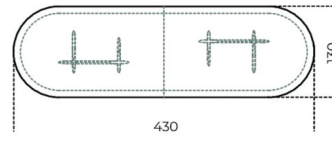

For customized versions, the base dimensions are standard, while the quantity and type of bases will be determined at the time of order.

Dimensioni / size

Cm (Ø x H)

130 x 75

150 x 75

180 x 75

Cm (L x P x H)

220 x 120 x 75

240 x 120 x 75

280 x 130 x 75

300 x 130 x 75

360 x 130 x 75

430 x 130 x 75

500 x 130 x 75

Dimensioni / size

Inches (Ø x H)

51¼ x 29¾

59¾ x 29¾

71 x 29¾

Inches (L x P x H)

86¾ x 47¼ x 29¾

94½ x 47¼ x 29¾

110¾ x 51¼ x 29¾

118¾ x 51¼ x 29¾

141¾ x 51¼ x 29¾

169½ x 51¼ x 29¾

197 x 51¼ x 29¾

Finishes

Natural stone powder

"Bruciato"

"Conchiglia"