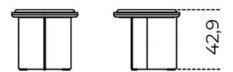

Piano in marmo
Marble top

E