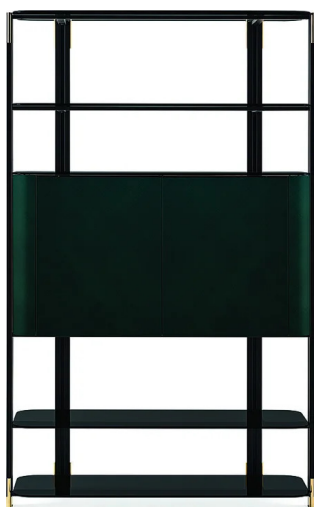

Syil

Oscar e Gabriele Buratti
2019

Shelving system with black anodised aluminium supports with bright brass details. 8mm tempered shaped bright black painted smoked "grigio Italia" glass shelves. Wooden glossy lacquered door unit, flap door or drawer units in the colours blue-grey, liquorice and black. Black open pore stained ash interior. Door unit with 8mm tempered inside extralight glass. Also available module with Tv panel and flap door unit, supplied with cable management, on request.

Cm (L x P x H)

123 x 47 x 70
123 x 47 x 132
123 x 47 x 158
183 x 47 x 158
123 x 47 x 194
183 x 47 x 194
123 x 47 x 256
183 x 47 x 256

Inches (L x P x H)

48½ x 18¾ x 27¾
48½ x 18¾ x 52
48½ x 18¾ x 62¾
72¼ x 18¾ x 62¾
48½ x 18¾ x 76½
72¼ x 18¾ x 76½
48½ x 18¾ x 101
72¼ x 18¾ x 101