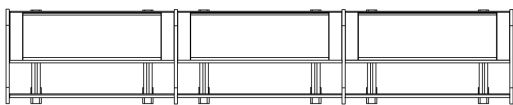

Syil

Oscar e Gabriele Buratti
2019

Shelving system with black anodised aluminium supports with bright brass details. 8mm tempered shaped bright black painted smoked "grigio Italia" glass shelves. Wooden glossy lacquered door unit, flap door or drawer units in the colours blue-grey, liquorice and black. Black open pore stained ash interior. Door unit with 8mm tempered inside extralight glass. Also available module with Tv panel and flap door unit, supplied with cable management, on request.

Cm (L x P x H)

123 x 47 x 70
123 x 47 x 132
123 x 47 x 158
183 x 47 x 158
123 x 47 x 194
183 x 47 x 194
123 x 47 x 256
183 x 47 x 256

Inches (L x P x H)

48½ x 18¾ x 27¾
48½ x 18¾ x 52
48½ x 18¾ x 62¾
72¼ x 18¾ x 62¾
48½ x 18¾ x 76½
72¼ x 18¾ x 76½
48½ x 18¾ x 101
72¼ x 18¾ x 101

Montante terminale
End support

Montante centrale
Central support

Montante centrale
Central support

Montante terminale
End support

Modulo
Module

Modulo
Module

Modulo
Module

MODULARITÀ
MODULARITY

Compositions

COMPOSIZIONE 1 / COMPOSITION 1

363 x 47 x 70h
143" x 18¾" x 23¾h

Composta da
Composed by

n. 3 123-R2-70
n. 2 C-70
n. 2 T-70

COMPOSIZIONE 2 / COMPOSITION 2

243 x 47 x 132h
95¾" x 18¾" x 76½h

Composta da
Composed by