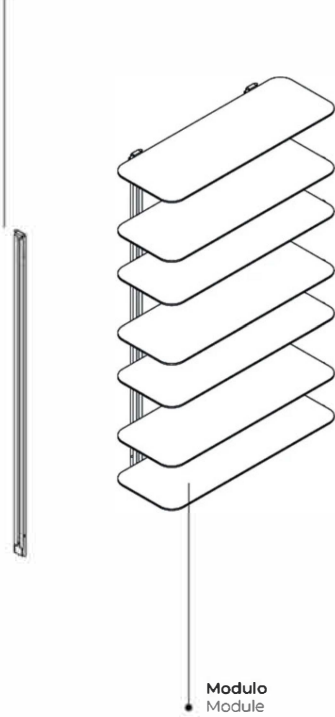

Modulo
Module

Montante terminale
End support